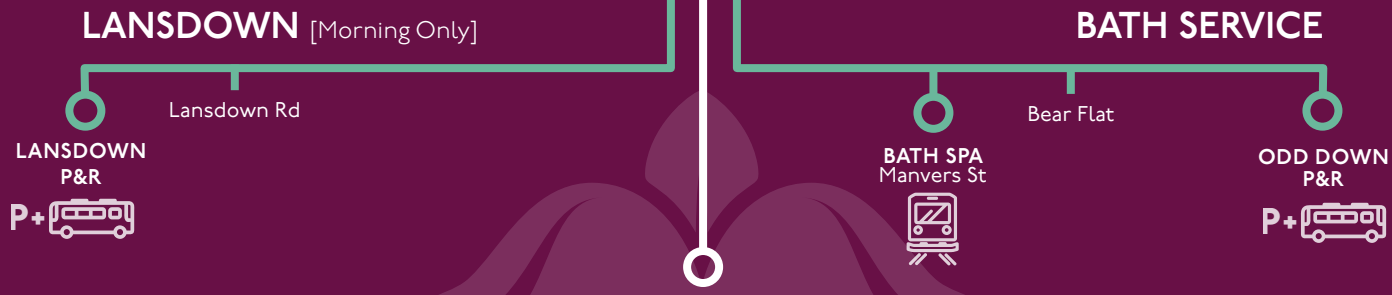

KING EDWARD'S SCHOOL BATH

SCHOOL TRANSPORT SERVICES 2024-25

KES SENIOR & JUNIOR SCHOOL
North Road, Bath

KES OPERATED SHUTTLE SERVICE

KES PRE-PREP & NURSERY
Weston Lane, Bath