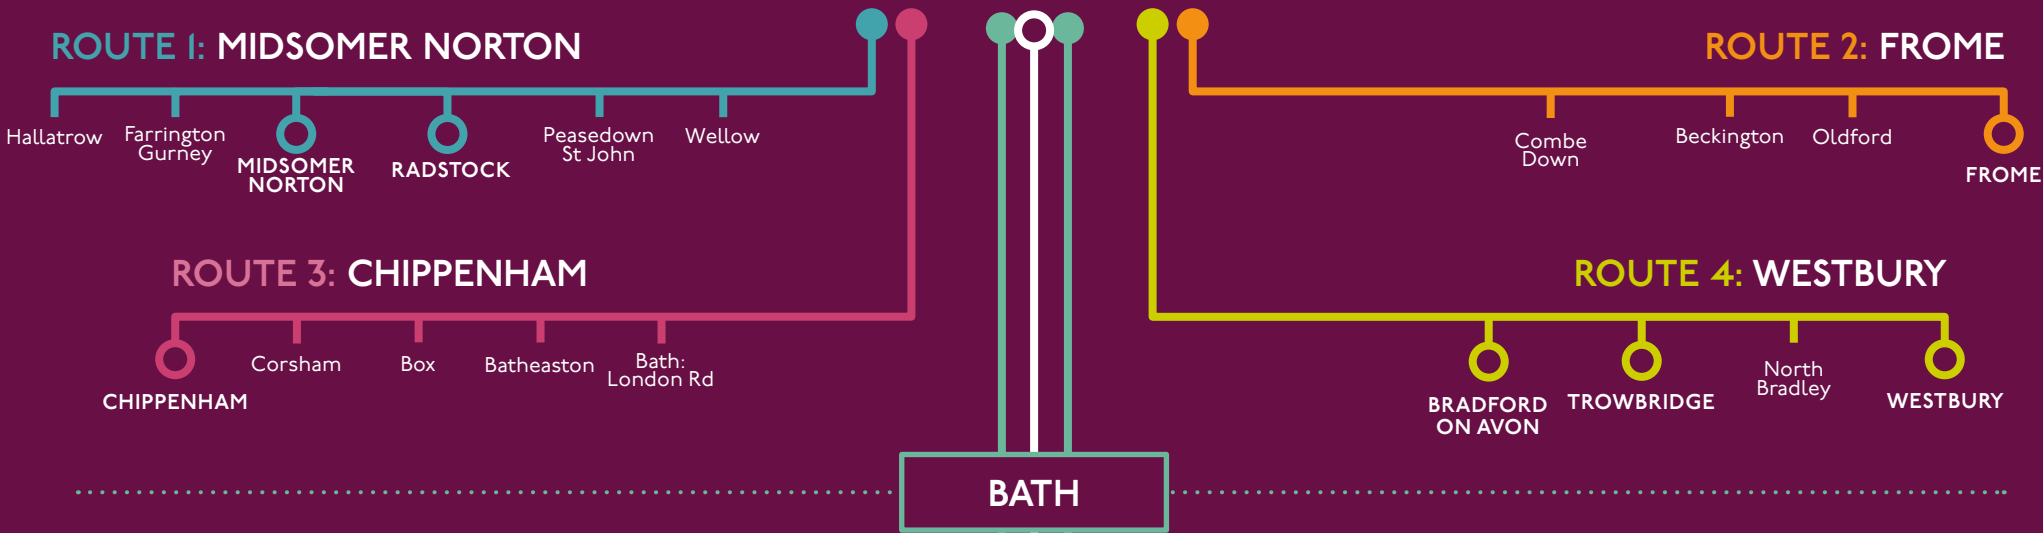

KING EDWARD'S SCHOOL BATH

SCHOOL TRANSPORT SERVICES 2024-25

KES SENIOR & JUNIOR SCHOOL
North Road, Bath

KES OPERATED SHUTTLE SERVICE

KES PRE-PREP & NURSERY
Weston Lane, Bath